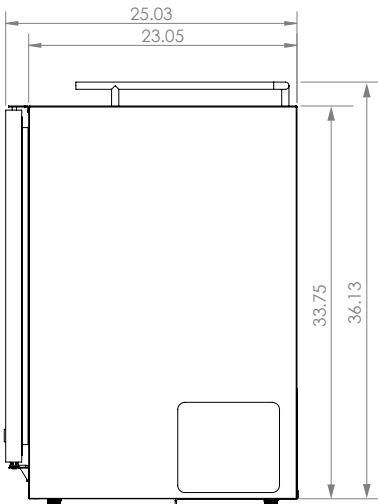

Mon-Fri, 7:00am - 4:00pm

Model: **HK38BSU-L-1**

KEGCO 24" WIDE SINGLE TAP STAINLESS STEEL BUILT-IN LEFT HINGE KEGERATOR WITH KIT

DIMENSIONS	
Height	34-1/8"
Width	24"
Depth (without handle)	25"
Depth (with handle)	26.5"
Shipping Dimensions	30"x30"x43"

WEIGHT	
Unit Weight	115 lbs.
Shipping Weight	150 lbs.

KEG STORAGE CAPACITIES	
Full Size / 1/2-Barrel	Holds 1
Pony Size / 1/4-Barrel	Holds 1
1/4-Barrel Slim	Holds 2
1/6-Barrel	Holds 3
5 gal. Ball/Pin Lock Keg	Holds 3
5-Liter / Mini Keg	Holds 3

DRAFT BEER TOWER	
Number of Faucets	1
Material	Stainless Steel
Height	14"
Diameter	3"

COOLING SYSTEM	
Type	Compressor
Defrost System	Manual
Front Ventilation	Yes

 (800) 710 9939

support@beveragefactory.com
www.beveragefactory.com