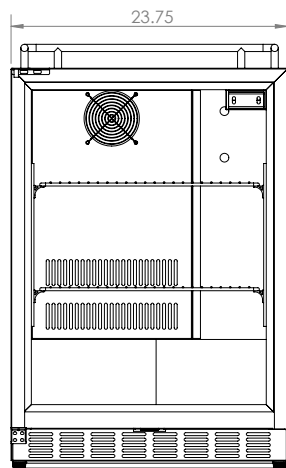

Mon-Fri, 7:00am - 4:00pm

Model: **HK38BSU-L-1**

KEGCO 24" WIDE SINGLE TAP STAINLESS STEEL BUILT-IN LEFT HINGE KEGERATOR WITH KIT

DIMENSIONS	
Height	34-1/8"
Width	24"
Depth (without handle)	25"
Depth (with handle)	26.5"
Shipping Dimensions	30"x30"x43"

WEIGHT	
Unit Weight	115 lbs.
Shipping Weight	150 lbs.

KEG STORAGE CAPACITIES	
Full Size / 1/2-Barrel	Holds 1
Pony Size / 1/4-Barrel	Holds 1
1/4-Barrel Slim	Holds 2
1/6-Barrel	Holds 3
5 gal. Ball/Pin Lock Keg	Holds 3
5-Liter / Mini Keg	Holds 3

DRAFT BEER TOWER	
Number of Faucets	1
Material	Stainless Steel
Height	14"
Diameter	3"

COOLING SYSTEM	
Type	Compressor
Defrost System	Manual
Front Ventilation	Yes

 (800) 710 9939

support@beveragefactory.com
www.beveragefactory.com