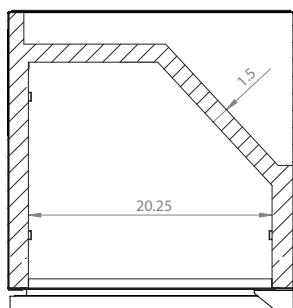

Model: **HK38BSU-L-1**

KEGCO 24" WIDE SINGLE TAP STAINLESS STEEL BUILT-IN LEFT HINGE KEGERATOR WITH KIT

DIMENSIONS	
Height	34-1/8"
Width	24"
Depth (without handle)	25"
Depth (with handle)	26.5"
Shipping Dimensions	30"x30"x43"

WEIGHT	
Unit Weight	115 lbs.
Shipping Weight	150 lbs.

KEG STORAGE CAPACITIES	
Full Size / 1/2-Barrel	Holds 1
Pony Size / 1/4-Barrel	Holds 1
1/4-Barrel Slim	Holds 2
1/6-Barrel	Holds 3
5 gal. Ball/Pin Lock Keg	Holds 3
5-Liter / Mini Keg	Holds 3

KEY FEATURES	
Built-in Capable	Yes
Keg Coupler	Yes
Security Lock	Yes
Regulator	Yes
CO₂ Tank	Yes
Outdoor Use	No
Commercial Use	Yes

ELECTRICAL	
Electrical Requirements	115v/60hz
Running Amps	1.7 A

CERTIFICATIONS	
ETL Listed	Yes
ETL Sanitation Listed	Yes

WARRANTY	
Labor	1 Year
Parts	1 Year
Compressor (Parts Only)	5 Years

EXTERIOR	
Cabinet	Black
Drip Tray	No
Guard Rail	Yes
Casters	Yes

DOOR	
Color / Material	Stainless Steel
Number of Doors	1
Door Handle	Towel/Curved
Field Reversible	No
Accepts Custom Overlay Panel	No

DRAFT BEER TOWER	
Number of Faucets	1
Material	Stainless Steel
Height	14"
Diameter	3"

COOLING SYSTEM	
Type	Compressor
Defrost System	Manual
Front Ventilation	Yes

(800) 710 9939

support@beveragefactory.com
www.beveragefactory.com

OUR SHOWROOM

8520 Miralani Drive
San Diego, CA 92126

Mon-Fri, 7:00am - 4:00pm