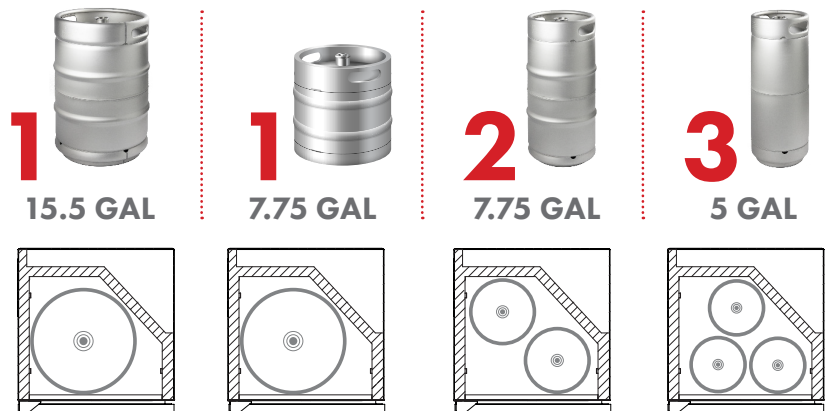

Model: **HK38BSU-L-1**

KEGCO 24" WIDE SINGLE TAP STAINLESS STEEL BUILT-IN LEFT HINGE KEGERATOR WITH KIT

FEATURES

- BUILT-IN OR FREESTANDING USE
- POWERFUL COOLING TECHNOLOGY
- DIGITAL TEMPERATURE CONTROL
- AIR COOLED TOWER PREVENTS FOAM
- LARGE STAINLESS STEEL INTERIOR
- LOCKING STAINLESS STEEL DOOR
- CONVERTS TO A REFRIGERATOR

CAPACITY OPTIONS

INCLUDES PREMIUM DIRECT DRAW KIT

- 5 lb. aluminum CO₂ tank
- Commercial grade double gauge CO₂ regulator
- Brewery grade D system lever handle keg coupler
- 14.5" tall, 3" diameter polished stainless steel draft tower
- Hoses and fittings

Mon-Fri, 7:00am - 4:00pm

Model: **HK38BSU-L-1**

KEGCO 24" WIDE SINGLE TAP STAINLESS STEEL BUILT-IN LEFT HINGE KEGERATOR WITH KIT

DIMENSIONS	
Height	34-1/8"
Width	24"
Depth (without handle)	25"
Depth (with handle)	26.5"
Shipping Dimensions	30"x30"x43"

WEIGHT	
Unit Weight	115 lbs.
Shipping Weight	150 lbs.

KEG STORAGE CAPACITIES	
Full Size / 1/2-Barrel	Holds 1
Pony Size / 1/4-Barrel	Holds 1
1/4-Barrel Slim	Holds 2
1/6-Barrel	Holds 3
5 gal. Ball/Pin Lock Keg	Holds 3
5-Liter / Mini Keg	Holds 3