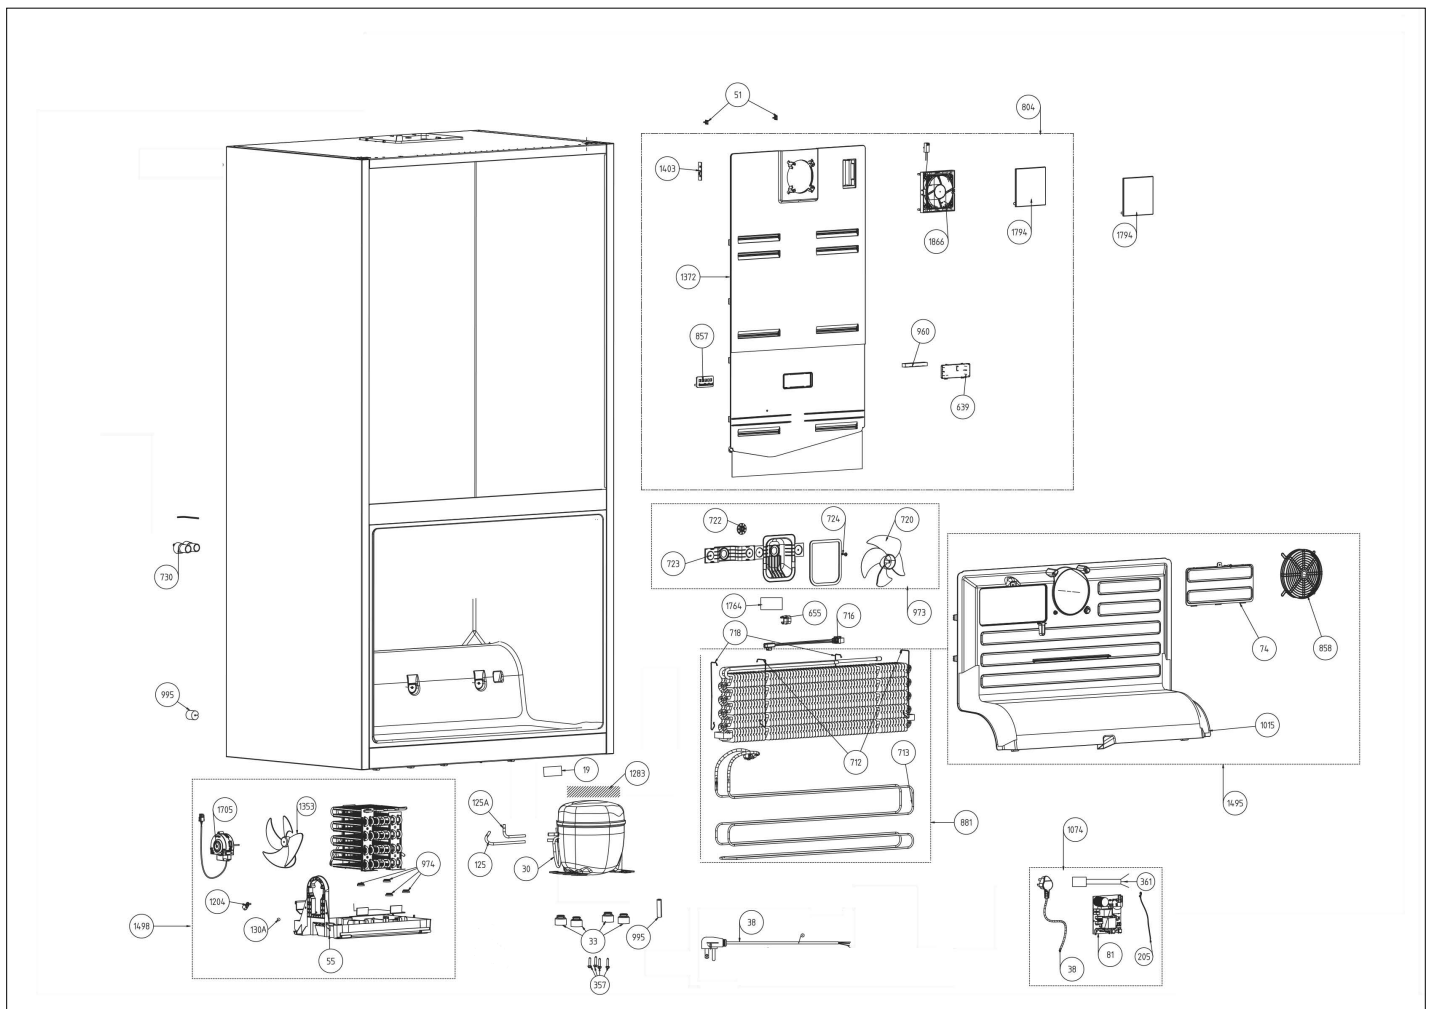

RVFFR336SS OUTER COOLING MONTAGE ASM

Item	Part No.	Name	Qty	Uom	NOTES
19	078461-000	Filter Dryer	1	EA	
30	078477-000	Compressor	1	EA	
33	078566-000	RUBBER GROMMET.	4	EA	
38	078486-000	Power Cord	1	EA	
51	078493-000	Screw Cover	2	EA	
55	078494-000	Drain Pan	1	EA	
74	078514-000	Evaporator Cover	1	EA	
81	078522-000	Inverter Board	1	EA	
125	078407-000	Process Stub	1	EA	
205	078465-000	Ground Wire	1	EA	
357	078483-000	Compressor Mounting Screw	3	EA	
361	078484-000	CABLE ASSY_INVERTER	1	EA	
639	078500-000	Water Filter Cover	1	EA	
655	078501-000	Sensor Retainer Clip	1	EA	
712	078568-000	HEATER SPRING	2	EA	
713	078504-000	Defrost Heater	1	EA	
716	078505-000	Thermal Fuse	1	EA	
718	078569-000	HEATER SPRING	2	EA	
720	078506-000	Fan blade	1	EA	
722	078507-000	MOTOR HOUSE SUPPORT	2	EA	
723	078508-000	FRONT BACK COVER	1	EA	
724	078510-000	Frz Fan Motor	1	EA	
730	078512-000	REAR SPACER SET	1	EA	
804	078521-000	FF Evaporator Cover	1	EA	
857	078529-000	Sensor Cover	2	EA	
858	078530-000	Fan Shroud	1	EA	
881	078534-000	Evaporator Assembly W/ Heater	1	EA	
960	078541-000	FOTOKATALIST FILTRE	1	EA	
973	078544-000	Evaporator Fan Motor Assembly	1	EA	
974	078545-000	Condenser Sound Isolator	1	EA	
995	078549-000	Noise Suppressor for Refrigerant Lines	2	EA