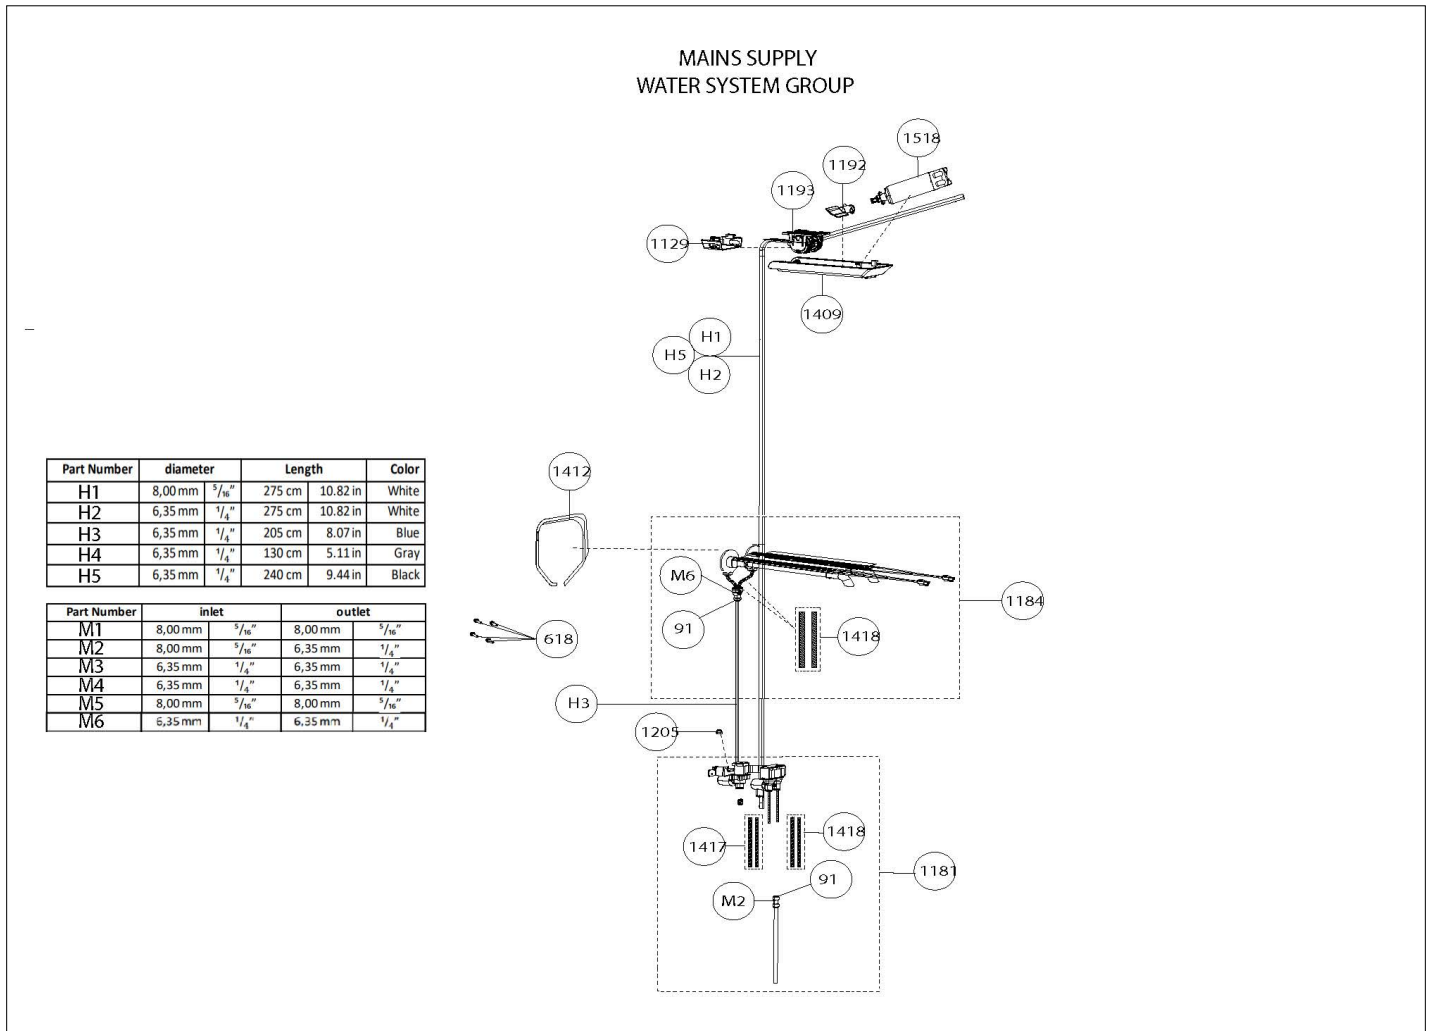

Item	Part No.	Name	Qty	Uom	NOTES
15	078435-000	Adjustable Foot	2	EA	
200	078462-000	Rear Roller	2	EA	
201	078464-000	Roller Axle	2	EA	
237	078471-000	Door Handle Screw	4	EA	
364	078485-000	Thermistor	3	EA	
618	078495-000	SELF WASHERED PT SCREW (4_16)	4	EA	
625	078496-000	Light Lens	3	EA	
629	078497-000	Water Line Cover	1	EA	
630	078498-000	Flipper Cam	1	EA	
831	078524-000	Refrigerator Back Cover	1	EA	
832	078526-000	Right Front Foot Assembly W/ Bracket	1	EA	
833	078527-000	Left Front Foot Assembly W/ Bracket	1	EA	
857	078529-000	Sensor Cover	2	EA	
950	078747-000	VIKING_TOE_KICK_KIT	1	EA	
955	078538-000	Hinge Cover Screw	6	EA	
987	078546-000	Rear Support Left	2	EA	
1408	078421-000	Interior LED Light	5	EA	
1449	078427-000	Center Hinge Pin	2	EA	
1636	078440-000	Top Hinge	1	EA	
1637	078441-000	Top Hinge	1	EA	
1638	078442-000	L_H_Center Hinge	1	EA	
1639	078443-000	R_H_Center Hinge	1	EA	
1644	078445-000	Water Line Cover	1	EA	
1661	078447-000	Rear Compressor Cover	1	EA	
1662	078448-000	LED Light Lens	1	EA	
1663	078449-000	LED Light Assembly	1	EA	
1665	078450-000	Light Lens	2	EA	
1736	078454-000	Drain Line	2	EA	
8314	078525-000	Lock Washer	1	EA	

RVFFR336SS WATER SYSTEM