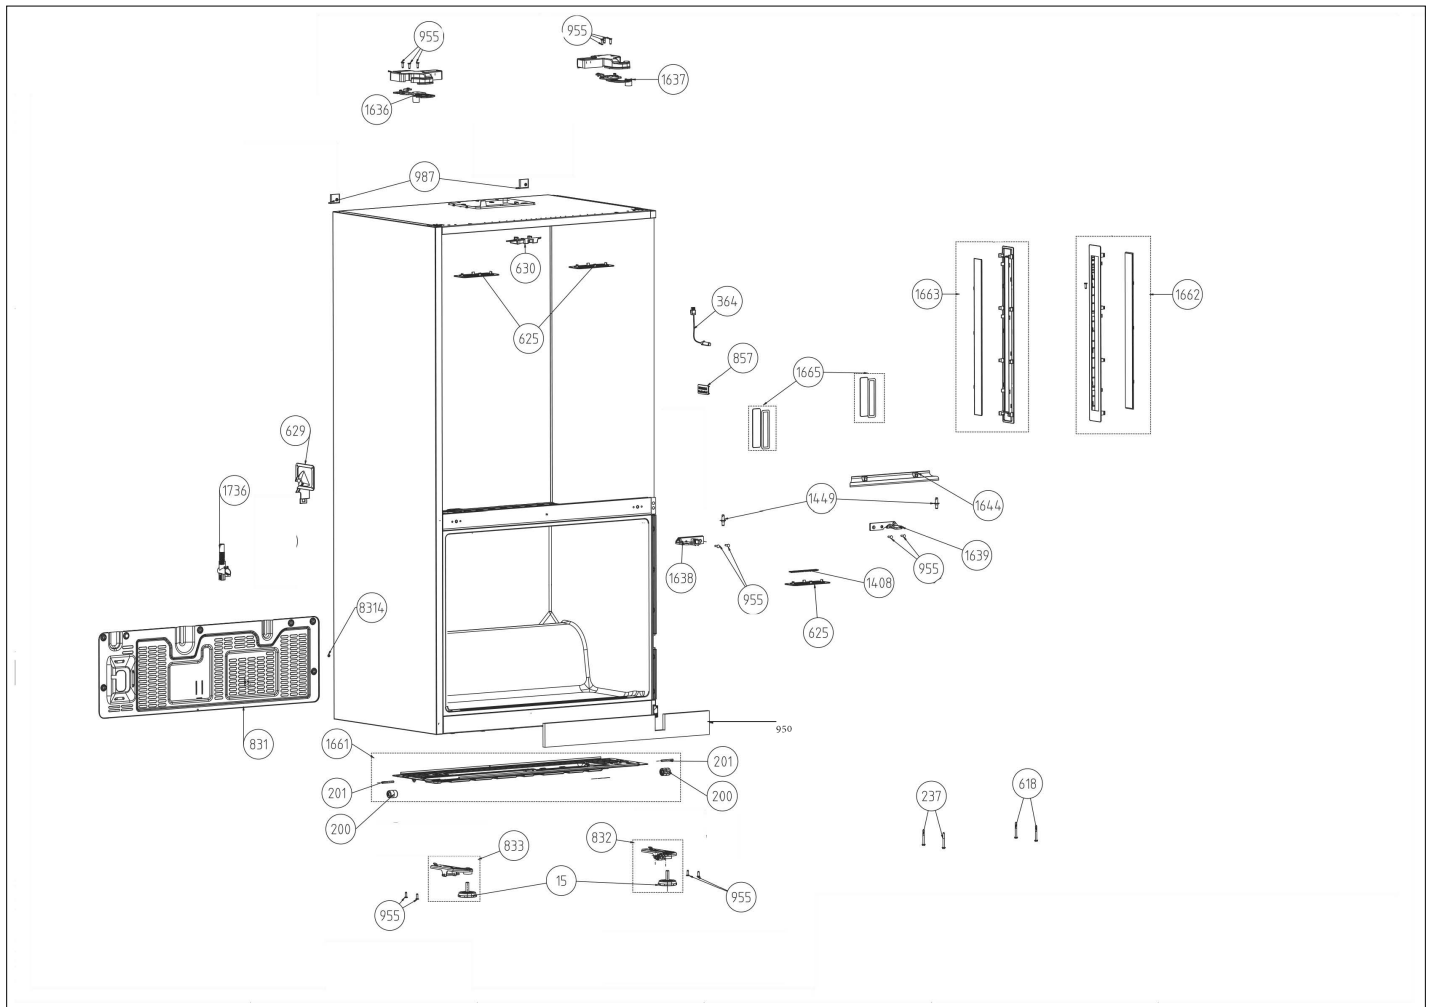

Item	Part No.	Name	Qty	Uom	NOTES
NI	078540-000	SCREW(M5x18)	6	EA	
1455	078430-000	Upper Freezer Basket W/O Front	1	EA	
1456	078431-000	Drawer Cover	1	EA	
1467	078432-000	Water Tank, Rail and Hose Assembly	1	EA	
1559	078437-000	Drawer Cover	1	EA	
1677	078451-000	FRV FIXED SHELF HANGING GLASS GROUP	4	EA	
1794	078459-000	VIKING_PRINTED_FAN_COVER_GROUP	1	EA	
310A	078478-000	GLASS SHELF ASS	1	EA	
420A	078490-000	R_H_ Crisper Rail	1	EA	
420B	078491-000	L_H_ Crisper Rail	1	EA	
69A	078502-000	R_H_ Freezer Rail Bracket	1	EA	
69B	078503-000	L_H_ Freezer Drawer Rail Bracket	1	EA	
79A	078519-000	Side Cantilever Bracket	2	EA	
79C	078520-000	Center Shelf Cantilever Bracket	1	EA	
862A	078532-000	Rear Trim for Glass Shelf	1	EA	
93A	078536-000	COSMOS_FRESHELF_TOP_COVER	1	EA	
93B	078537-000	COSMOS_FRESHELF_TOP_COVER	1	EA	

RVFFR336SS COMMON PARTS