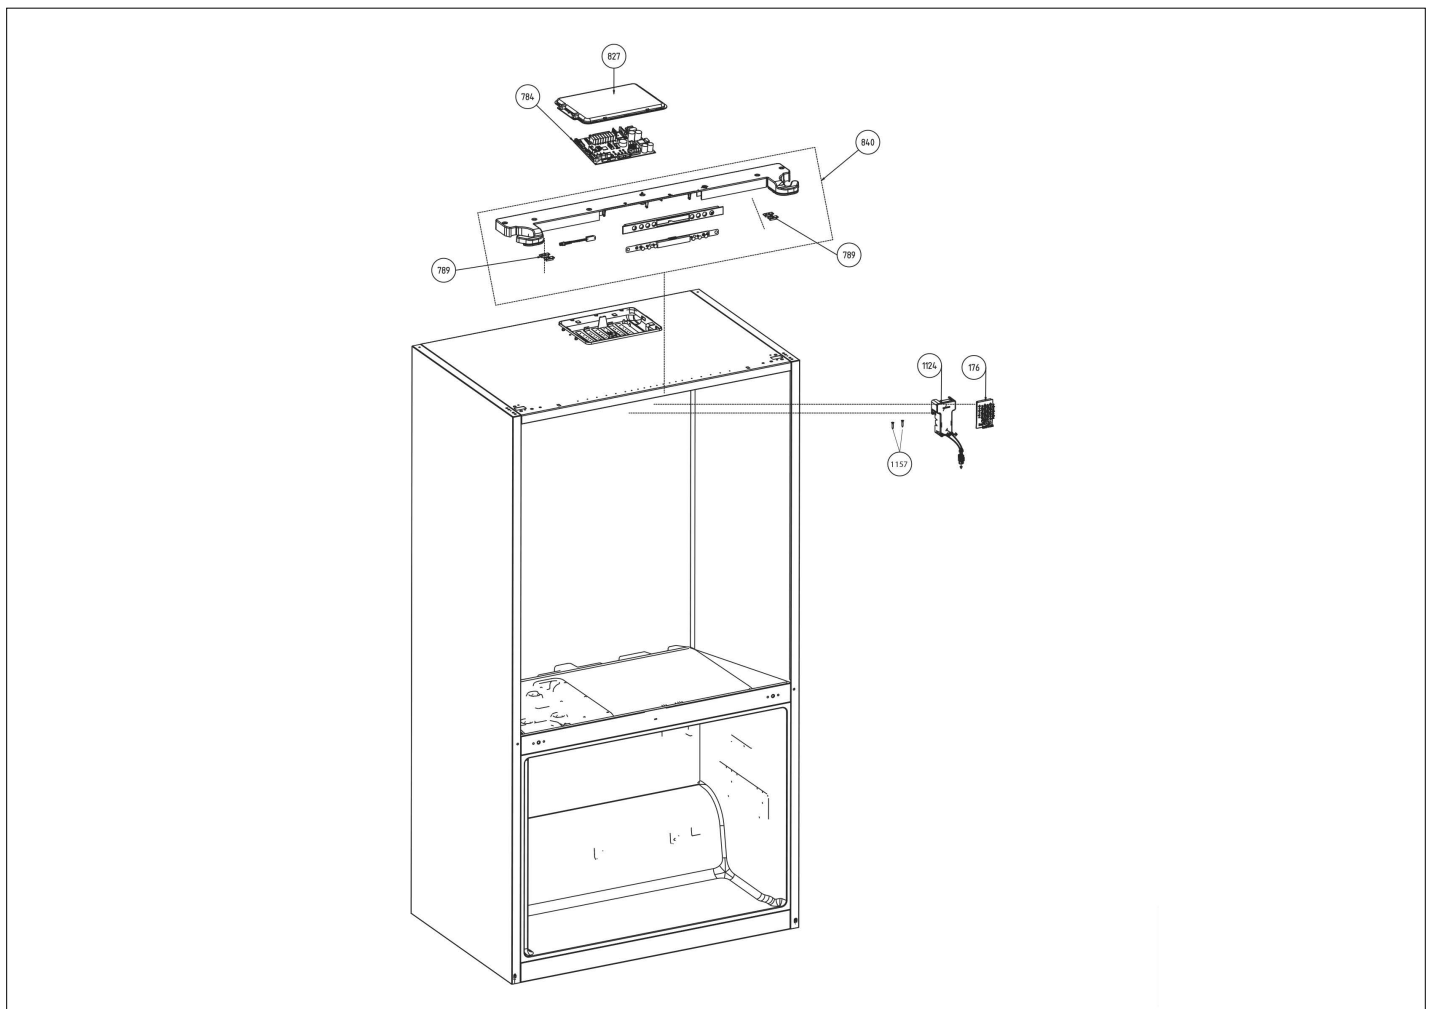

RVFFR336SS OUTSIDE REFRIGERATING CONTROL