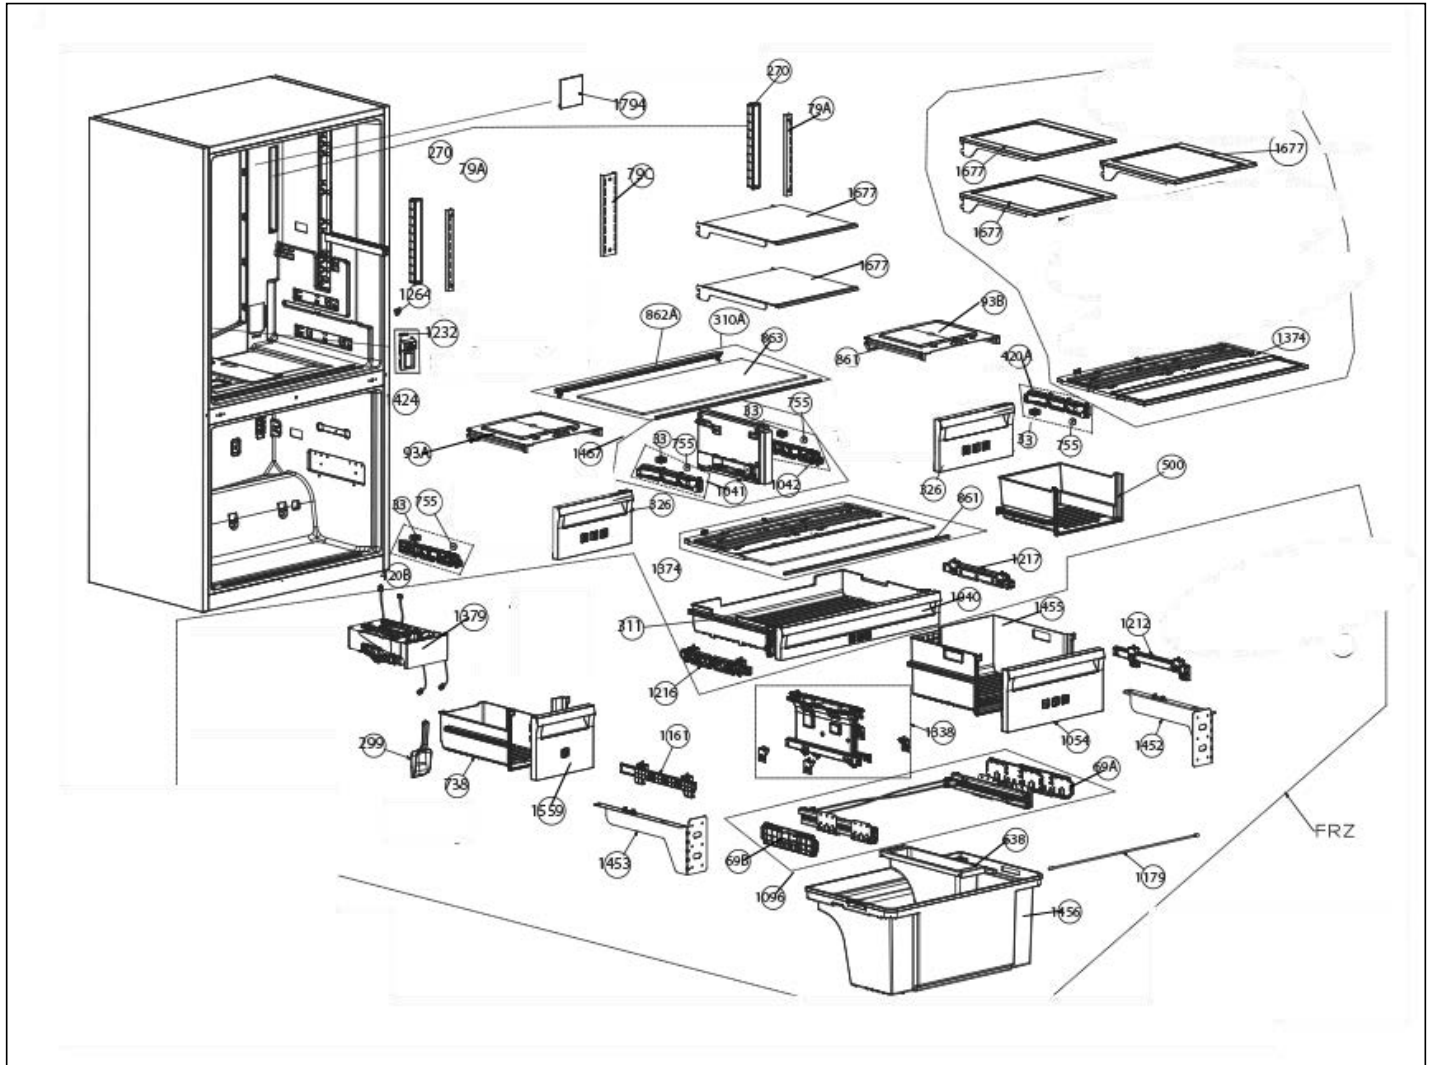

RVFFR336SS CABINET

Item	Part No.	Name	Qty	Uom	NOTES
33	078481-000	Rail Stop	2	EA	
	078482-000	Rail Stop	2	EA	
270	078475-000	Retainer for Cantilever Bracket	2	EA	
299	078476-000	Ice Scoop	1	EA	
311	078479-000	DELI DRAWER GROUP	1	EA	
326	078480-000	DRAWER PRINTED COVER	2	EA	
500	078492-000	Crisper Drawer W/O Front	2	EA	
638	078499-000	Air Duct	1	EA	
738	078513-000	Ice Bin	1	EA	
755	078515-000	Roller With Screw	4	EA	
861	078531-000	Glass Shelf Front Trim	2	EA	
863	078533-000	VIKING WHITE PRINTED SHELF GLASSES	1	EA	
1040	078384-000	Drawer Front	1	EA	
1041	078385-000	R_H_ Crisper Rail	1	EA	
1042	078386-000	L_H_ Crisper Rail	1	EA	
1054	078387-000	Drawer Front	1	EA	
1096	078389-000	Freezer Drawer Rail Assembly	1	EA	
1161	078393-000	Freezer Drawer Rail	1	EA	
1179	078394-000	Fouever Rail Wire	2	EA	
1212	078402-000	Freezer Drawer Rail	1	EA	
1216	078403-000	Sliding Drawer Rail	1	EA	
1217	078404-000	Sliding Drawer Rail	1	EA	
1232	078406-000	DISPENSER LED BOARD 12V DC	1	EA	
1264	078409-000	Microswitch	1	EA	
1338	078412-000	Center Rail for Upper Freezer Bracket	1	EA	
1374	078415-000	ZERO_DEGREE_SHELF	1	EA	
1379	078416-000	Icemaker Assembly	1	EA	
1424	078426-000	SP ACCESORY GR	1	EA	
1452	078428-000	R_H_ Freezer Door Arm	1	EA	
NI	078540-000	SCREW(M5x18)	6	EA	
1453	078429-000	L_H_ Freezer Door Arm	1	EA	