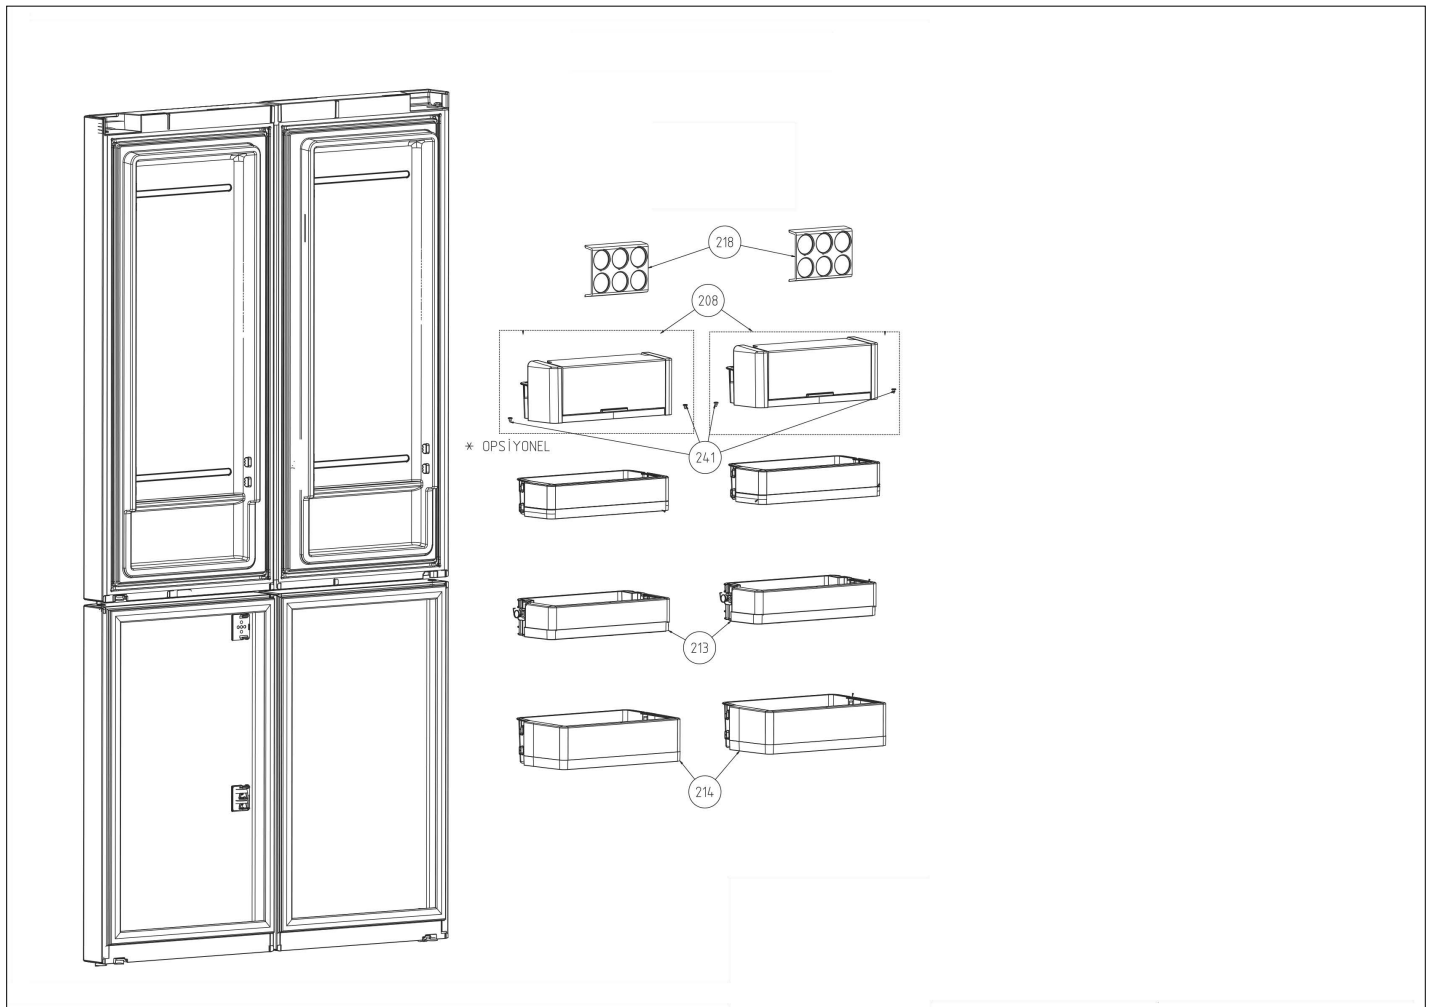

RVFFR336SS INNER DOOR

Item	Part No.	Name	Qty	Uom	NOTES
208	078466-000	Dairy Lid	2	EA	
213	078467-000	Door Bin	2	EA	
214	078468-000	Door Bin	2	EA	
218	078469-000	EGG TRAY	2	EA	
241	078472-000	Hole Plug	8	EA