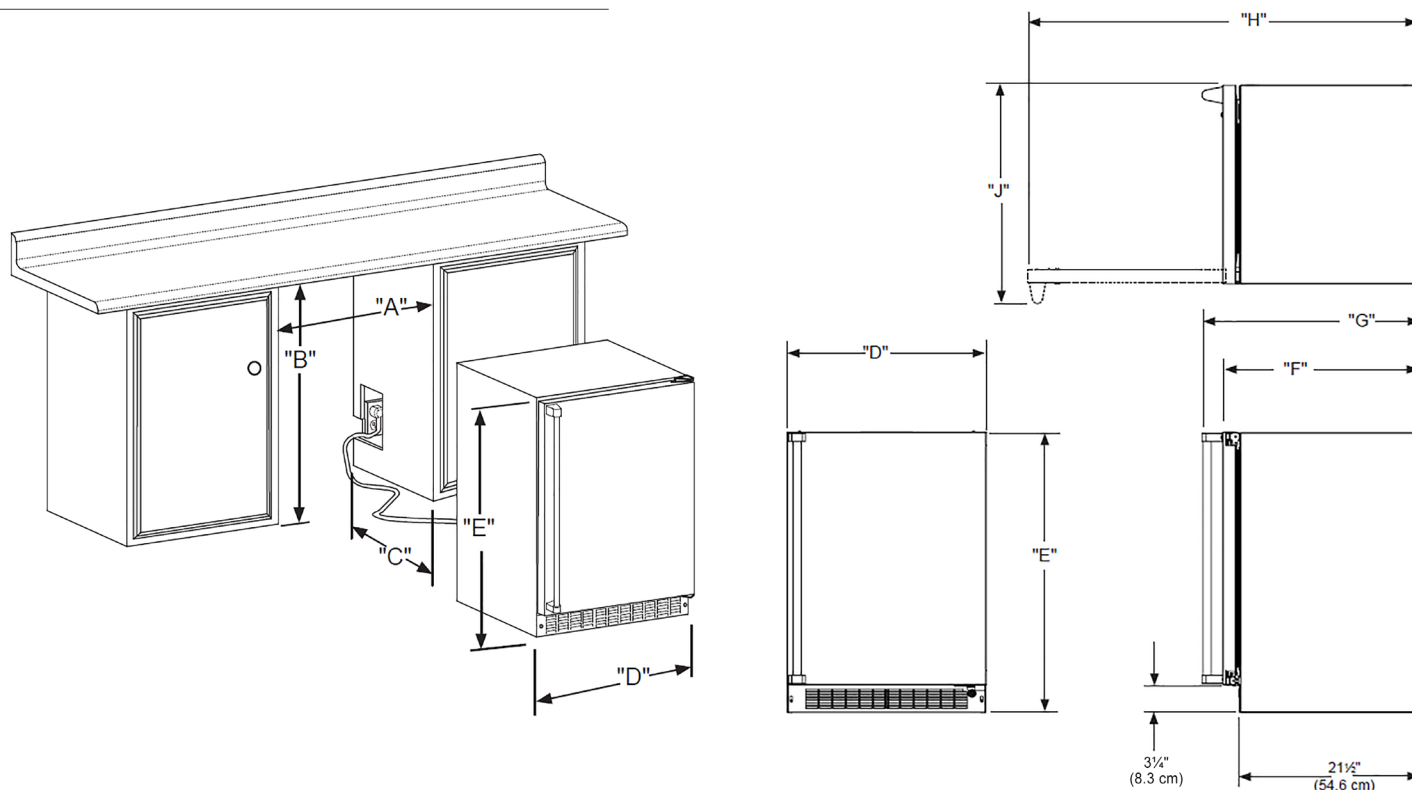

MPRF424

24" REFRIGERATOR-FREEZER

MARVEL PROFESSIONAL COLLECTION

MAIN FEATURES

- 3.9 cu ft. capacity stores up to 72 cans (12-oz)
- 1 cu ft. freezer can store up to 12 pints of ice cream
- 2 half-width cantilevered shelves and 1 full-width fixed shelf
- Dynamic cooling technology delivers rapid cool down, frost-free operation, and temperature stability
- Digital controls allow you to select a refrigerator temperature from 34°F to 42°F
- Door ajar and high/low temperature alerts
- Adjustable LED theater-style lighting in arctic white or sapphire blue
- Elegant midnight black interior
- Professional styling: Robust full-length handle and stainless steel accents
- Reversible soft-close door allows for right or left swing
- Door lock provides added security
- Panel ready model requires 3/4" or 5/8" custom panel and handle (not supplied by Marvel)

DIMENSIONAL DRAWINGS

ROUGH IN DIMENSIONS*

"A"	"B"	"C"
24"	34" to 35"	24"
(61 cm)	(86.4 cm to 88.9 cm)	(61 cm)

CABINET DIMENSIONS*

"D"	"E"	"F"	"G"	"H"	"J"
23-7/8"	33-3/4" to 34-3/4"	23-5/8"*	26-1/8"*	47-3/4"*	26-3/8"*
(60.7 cm)	(85.7 cm to 88.3 cm)	(60 cm)	(66.4 cm)	(121.3 cm)	(67 cm)

*Stainless steel model dimensions only. For panel-ready models, see the owner's guide online at marvelrefrigeration.com.

PRODUCT SPECIFICATIONS

Capacity	4.9 cu. ft.
Cord Length	6 ft.
Electrical Requirements	115V / 60 Hz / 15A
ENERGY STAR	Yes
Panel Height	30-7/16" (77.3 cm)
Panel Thickness	5/8" (1.6 cm) or 3/4" (1.9 cm)
Panel Type	2-3/4" (7 cm) Solid Panel
Panel Width	23-5/8" (60 cm)
Refrigerant Type	R600a

Sabbath Mode	Yes
Shipping Dimensions	28" W x 31" D x 37" H
Shipping Weight	160 lbs
Temperature Range	Refrigerator: 34°F to 42°F Freezer: 0°F to 5°F

For comprehensive installation instructions, including panel overlay details, please visit marvelrefrigeration.com to access the owner's guide. All specifications are subject to change without notice.