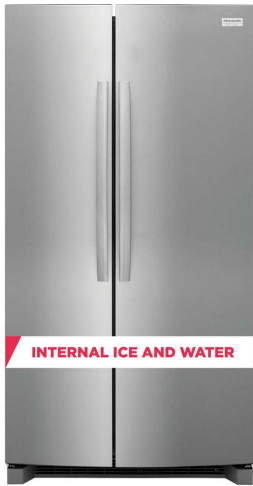

FRIGIDAIRE

GALLERY

GRSN2620AF

26.0 Cu. Ft. 36" Standard Depth Side by Side Refrigerator

This Frigidaire Gallery 36" Side-by-side refrigerator offers a minimalist clean exterior with an internal water dispenser. Features our advanced CrispSeal® Plus Crisper that keeps produce fresh with a seal that blocks out dry air, plus an added filter reduces the gas that causes produce to ripen faster. It also features our EvenTemp™ Cooling System which keeps your food fresh by reacting quickly to temperature fluctuations and constantly circulates cold air throughout the fresh food and freezer compartments, ensuring a consistent cool from top to bottom.

Available Colors: Stainless Steel

Version: 08/24

Consumer Benefits

CrispSeal® Plus Crisper

Help prevent produce from spoiling with a seal that blocks out dry air and an added filter that reduces the gas that causes produce to ripen faster.

Impressive Storage Capacity

An impressive interior storage capacity that can easily fit up to 25 bags of groceries.*

**As determined using standard size paper grocery bags*

Door-Edge Water Dispenser

Our door-edge water dispenser gives you fresh, filtered water while achieving a clean exterior finish in your kitchen.